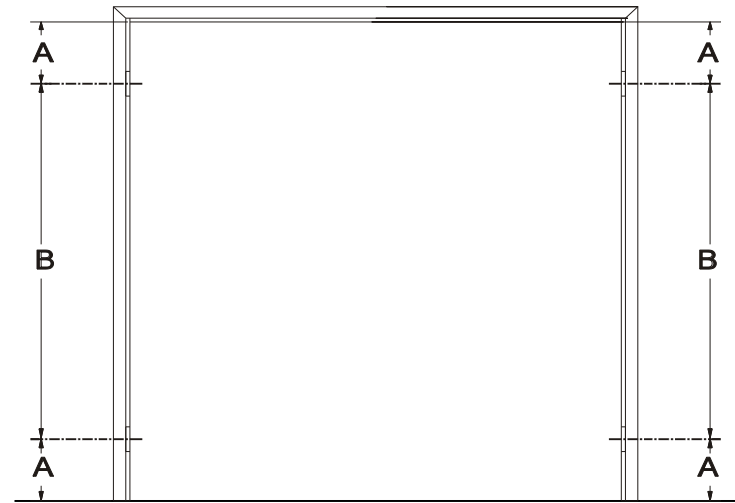

IDP Inc. 3-1/2" HINGES (1 or 2 pair) FOR 1-3/8" DOORS (6⁸, 6⁹, 7⁰ Heights)

SINGLE: 1 PAIR / HINGES				
HEIGHT	NET HT.	A	B	C
6'8"	80 3/16"	10 3/32"	60"	40 3/32"
6'9"	81 3/16"	10 3/32"	61"	41 3/32"
7'0"	84 3/16"	10 3/32"	64"	44 3/32"

PAIR: 2 PAIR / HINGES			
HEIGHT	NET HT.	A	B
6'8"	80 3/16"	10 3/32"	60"
6'9"	81 3/16"	10 3/32"	61"
7'0"	84 3/16"	10 3/32"	64"

WIDTHS—SINGLES: 1'6", 1'8", 2'0", 2'4", 2'6", 2'10", 3'0", 3'4", 3'6" PAIRS: 4'0", 4'6", 5'0", 5'6", 6'0"