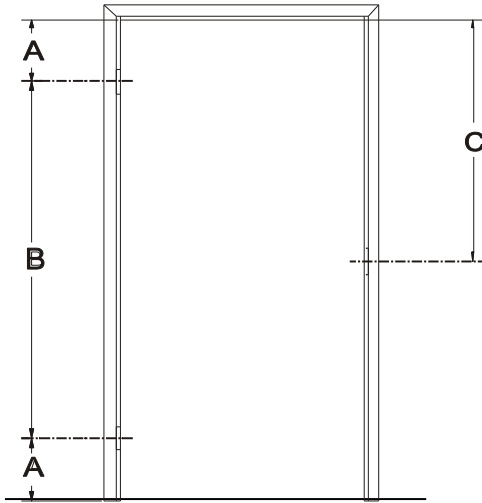

IDP Inc. 3-1/2" HINGES (1 or 2 pair) FOR 1-3/8" DOORS (6⁸, 6⁹, 7⁰ Heights)

SINGLE: 1 PAIR / HINGES				
HEIGHT	NET HT.	A	B	C
6'8"	80 3/16"	10 3/32"	60"	40 3/32"
6'9"	81 3/16"	10 3/32"	61"	41 3/32"
7'0"	84 3/16"	10 3/32"	64"	44 3/32"

PAIR: 2 PAIR / HINGES			
HEIGHT	NET HT.	A	B
6'8"	80 3/16"	10 3/32"	60"
6'9"	81 3/16"	10 3/32"	61"
7'0"	84 3/16"	10 3/32"	64"

WIDTHS—SINGLES: 1'6", 1'8", 2'0", 2'4", 2'6", 2'10", 3'0", 3'4", 3'6" PAIRS: 4'0", 4'6", 5'0", 5'6", 6'0"