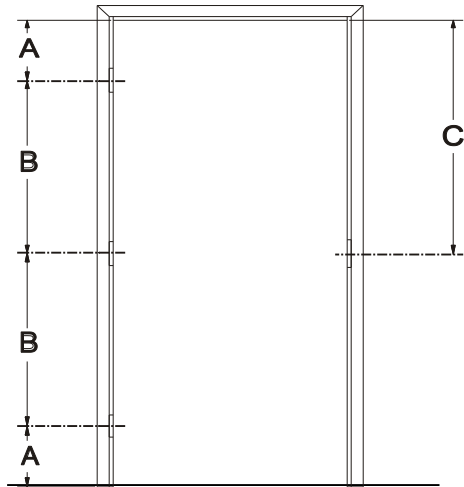

IDP Inc. 3-1/2" HINGES (1-1/2 or 3 pair) FOR 1-3/8" DOORS (6⁸, 6⁹, 7⁰ Heights)

SINGLE: 1-1/2 PAIR / HINGES				
HEIGHT	NET HT.	A	B	C
6 ⁸ "	80 3/16"	10 3/32"	30"	40 3/32"
6 ⁹ "	81 3/16"	10 3/32"	30 1/2"	41 3/32"
7 ⁰ "	84 3/16"	10 3/32"	32"	44 3/32"

PAIR: 3 PAIR / HINGES			
HEIGHT	NET HT.	A	B
6 ⁸ "	80 3/16"	10 3/32"	30"
6 ⁹ "	81 3/16"	10 3/32"	30 1/2"
7 ⁰ "	84 3/16"	10 3/32"	32"

WIDTHS—SINGLES: 1'6", 1'8", 2'0", 2'4", 2'6", 2'10", 3'0", 3'4", 3'6" PAIRS: 4'0", 4'6", 5'0", 5'6", 6'0"