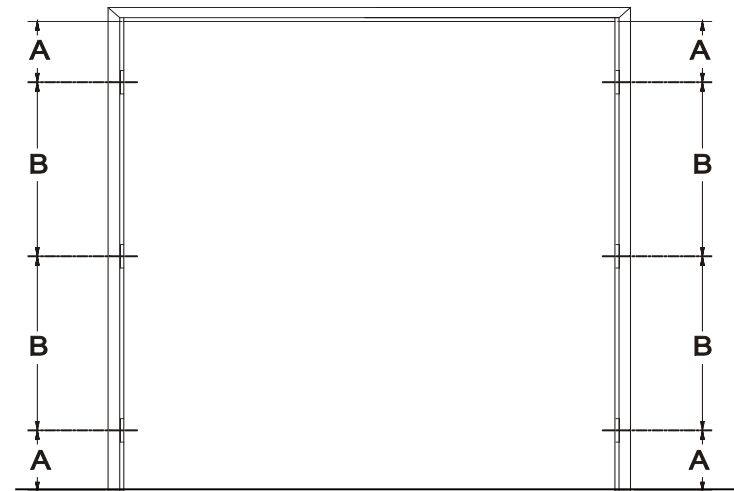

IDP Inc. 4" HINGES (1-1/2 or 3 pair) FOR 1-3/4" DOORS (6⁸, 6⁹, 7⁰ Heights)

SINGLE: 1-1/2 PAIR / HINGES				
HEIGHT	NET HT.	A	B	C
6 ⁸ "	80 3/16"	10 11/32"	29 3/4"	40 3/32"
6 ⁹ "	81 3/16"	10 11/32"	30 1/4"	41 3/32"
7 ⁰ "	84 3/16"	10 11/32"	31-3/4"	44 3/32"

PAIR: 3 PAIR / HINGES			
HEIGHT	NET HT.	A	B
6 ⁸ "	80 3/16"	10 11/32"	29 3/4"
6 ⁹ "	81 3/16"	10 11/32"	30 1/4"
7 ⁰ "	84 3/16"	10 11/32"	31-3/4"

WIDTHS—SINGLES: 1'6", 1'8", 2'0", 2'4", 2'6", 2'8", 2'10", 3'0", 3'4", 3'6" PAIRS: 4'0", 4'6", 5'0", 5'6", 6'0"