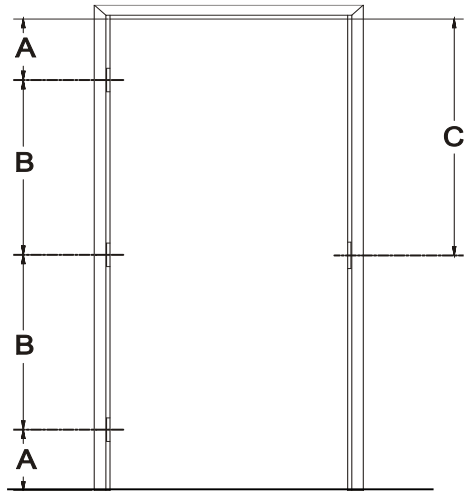

IDP Inc. 4" HINGES (1-1/2 or 3 pair) FOR 1-3/4" DOORS (6⁸, 6⁹, 7⁰ Heights)

SINGLE: 1-1/2 PAIR / HINGES				
HEIGHT	NET HT.	A	B	C
6 ⁸ "	80 3/16"	10 11/32"	29 3/4"	40 3/32"
6 ⁹ "	81 3/16"	10 11/32"	30 1/4"	41 3/32"
7 ⁰ "	84 3/16"	10 11/32"	31-3/4"	44 3/32"

PAIR: 3 PAIR / HINGES			
HEIGHT	NET HT.	A	B
6 ⁸ "	80 3/16"	10 11/32"	29 3/4"
6 ⁹ "	81 3/16"	10 11/32"	30 1/4"
7 ⁰ "	84 3/16"	10 11/32"	31-3/4"

WIDTHS—SINGLES: 1'6", 1'8", 2'0", 2'4", 2'6", 2'8", 2'10", 3'0", 3'4", 3'6" PAIRS: 4'0", 4'6", 5'0", 5'6", 6'0"